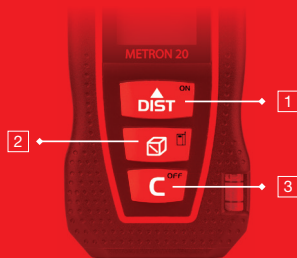

Quick Start

METRON 20

- 1 ON / Measure button
- 2 Function button / Reference point
- 3 OFF / Clear / Back

Start

1x

ON

2 sec

OFF

1

1x

3

2 sec.

Reference point

Front

Rear

2